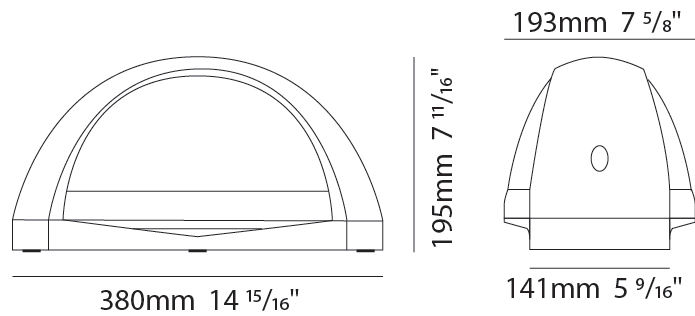

GENERAL

Series: Mistral
Brand: Side
Division: Exterior
Mounting Type: Surface
Mounting Location: Wall
Subcategory: Wall Effect

PHYSICAL

Shape: Abstract
Width (mm): 380
Width (in): 14 ¹⁵/₁₆
Height (mm): 193
Height (in): 7 ⁵/₈
Extension (mm): 195
Extension (in): 7 ¹¹/₁₆
Light Distribution: Direct / Indirect
Weight (kg): 6
Weight (lbs): 13.2
Diffuser: Frosted tempered glass
Gasket: Silicon rubber
Fixture Finish: WHI / BLK / GRY
Fixture Material: Aluminum Die Cast

ELECTRICAL

Lamp Type: LED (Zhaga Standard)
Input Wattage (W): 47
Total Output Wattage (W): 44
Dimming: 0-10V Dimming / Phase Dimming (120Vac Only)
Driver Included: Yes
Driver Location: Integrated
Driver Type: Constant Current - Universal
Driver Class: Class 2
Input Voltage (V): 120 - 277
Constant Current (MA): 500
Upon Request: (Not included - see components [IP65 or higher enclosure to be supplied by others]) Remote: 0-10Vdc dimming / Phase dimming @120Vac only / (Included) Integral: Non-dimming 277Vac

LED

Color Temperature (°K): 3000 / 4000
Max. Delivered Lumen (lm): 2540.2 / 2857.7
CRI: >80 CRI
Efficiency (%): 99.8
Lamp Life (hrs): 50000

OPTICAL

Reflector: Pure Aluminium Reflector
Beam Angle: Symmetric

RATINGS AND CERTIFICATIONS

Certified By: Certified for North American Standards
IP rating: IP65

PROJECT	
TYPE	
SPECIFIER	
QUANTITY	
DATE